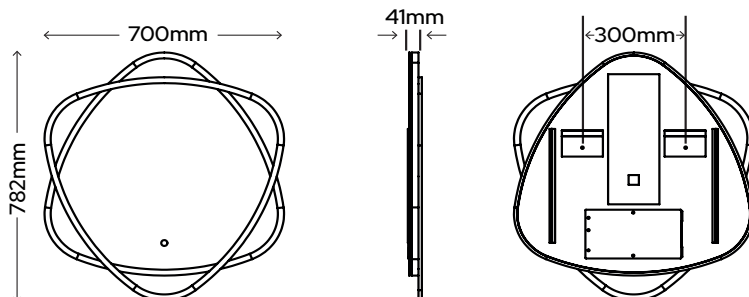

Elevate your space with a statement piece that blends modern design with intuitive functionality. The Orbitra tunable LED mirror features a striking, irregular silhouette framed by a sleek black trim, which creates a bold, unique look that instantly enhances any bathroom or vanity area.

The dimmable feature allows you to fine-tune brightness to your preference, while the soft backlit glow adds depth and sophistication to your wall.

- 700 x 762mm
- IP44 Rated
- Matt black finish
- Tunable White (3000/4000/6000K)
- Swipe sensor
- Dimmable
- Demister pad (switches off automatically after 60 minutes of no use)
- 5 Year guarantee

Part Code	Description
SY9120	Orbitra Tunable LED Mirror

Voltage	IP Rating	Kelvins
240V	IP44	2700K/4000K/6500K